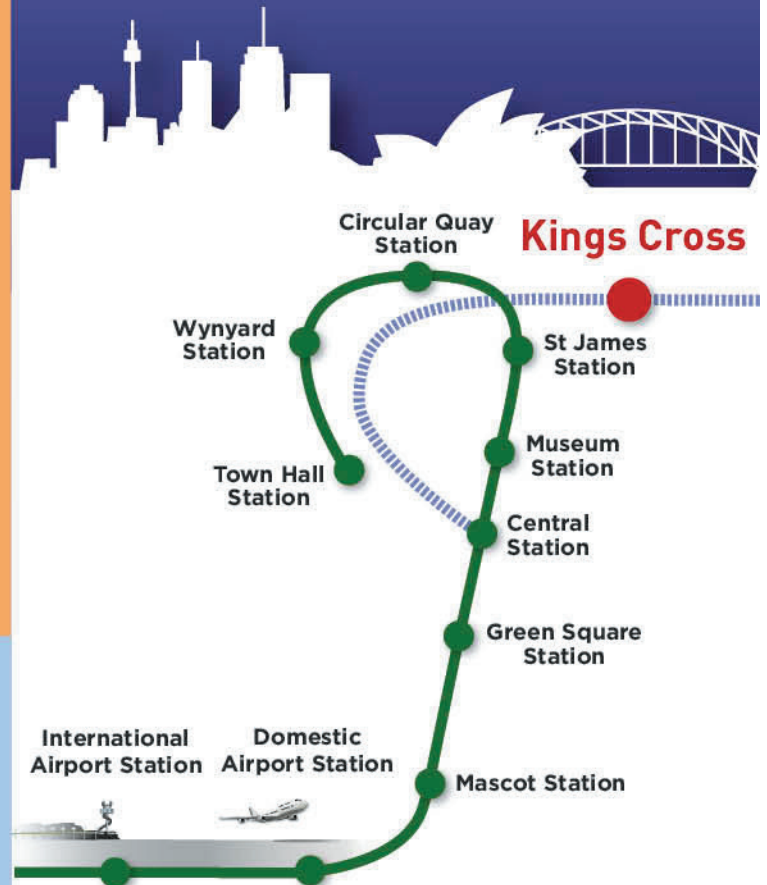

Catch AirportLink Sydney's Airport Train

airportlink.com.au

©Airport Link July 2021

Sydney Harbour Map

Platforms from City Stations to Airport

Station	Platform number
Central Station	23
Museum Station	2
St James Station	2
Circular Quay Station	2
Wynyard Station	6
Town Hall Station	6
Kings Cross Station (change at Central)	1

Kings Cross Station Precinct Map

AirportLink
Sydney's Airport Train

ACCOMMODATION KEY

HOTELS	BACKPACKERS
★ 7 Annam Apartments Potts Point	★ 2 Ambassador Budget Accommodation
★ 11 Capitol Square Hotel Sydney	★ 3 Backpackers HQ
★ 19 Holiday Inn Potts Point	★ 4 Funk House Backpackers
★ 23 Ibis Budget Sydney East	★ 6 Hump Backpackers
★ 28 Larmont Sydney	★ 7 Jolly Swagman Backpackers
★ 42 Ovolo Woolloomooloo	★ 9 Original Backpackers Hotel
★ 49 Quest Potts Point	★ 10 Sydney Central Backpackers
★ 62 The Bayswater Sydney	
★ 70 Vibe Hotel Rushcutters Bay	

(Map not to scale)

*The above was correct at the time of printing.

Kings Cross Station

To Kings Cross and Bondi