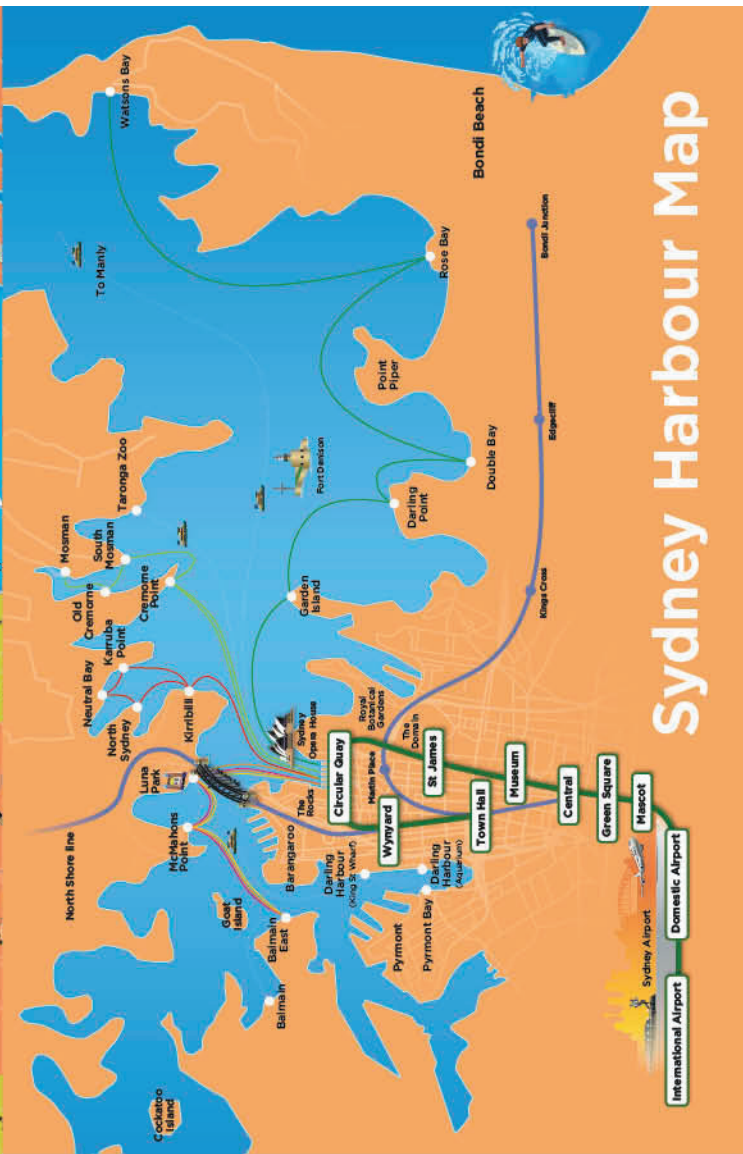

Catch AirportLink Sydney's Airport Train

airportlink.com.au

©Airport Link July 2021

Sydney Harbour Map

Platforms from City Stations to Airport

Station	Platform number
Central Station	23
Museum Station	2
St James Station	2
Circular Quay Station	2
Wynyard Station	6
Town Hall Station	6
Kings Cross Station (change at Central)	1

Kings Cross Station Precinct Map

AirportLink
Sydney's Airport Train

ACCOMMODATION KEY

HOTELS	BACKPACKERS
★ 7 Annam Apartments Potts Point	★ 2 Ambassador Budget Accommodation
★ 11 Capitol Square Hotel Sydney	★ 3 Backpackers HQ
★ 19 Holiday Inn Potts Point	★ 4 Funk House Backpackers
★ 23 Ibis Budget Sydney East	★ 6 Hump Backpackers
★ 28 Larmont Sydney	★ 7 Jolly Swagman Backpackers
★ 42 Ovolo Woolloomooloo	★ 9 Original Backpackers Hotel
★ 49 Quest Potts Point	★ 10 Sydney Central Backpackers
★ 62 The Bayswater Sydney	
★ 70 Vibe Hotel Rushcutters Bay	

(Map not to scale)

*The above was correct at the time of printing.

Kings Cross Station

To Kings Cross and Bondi