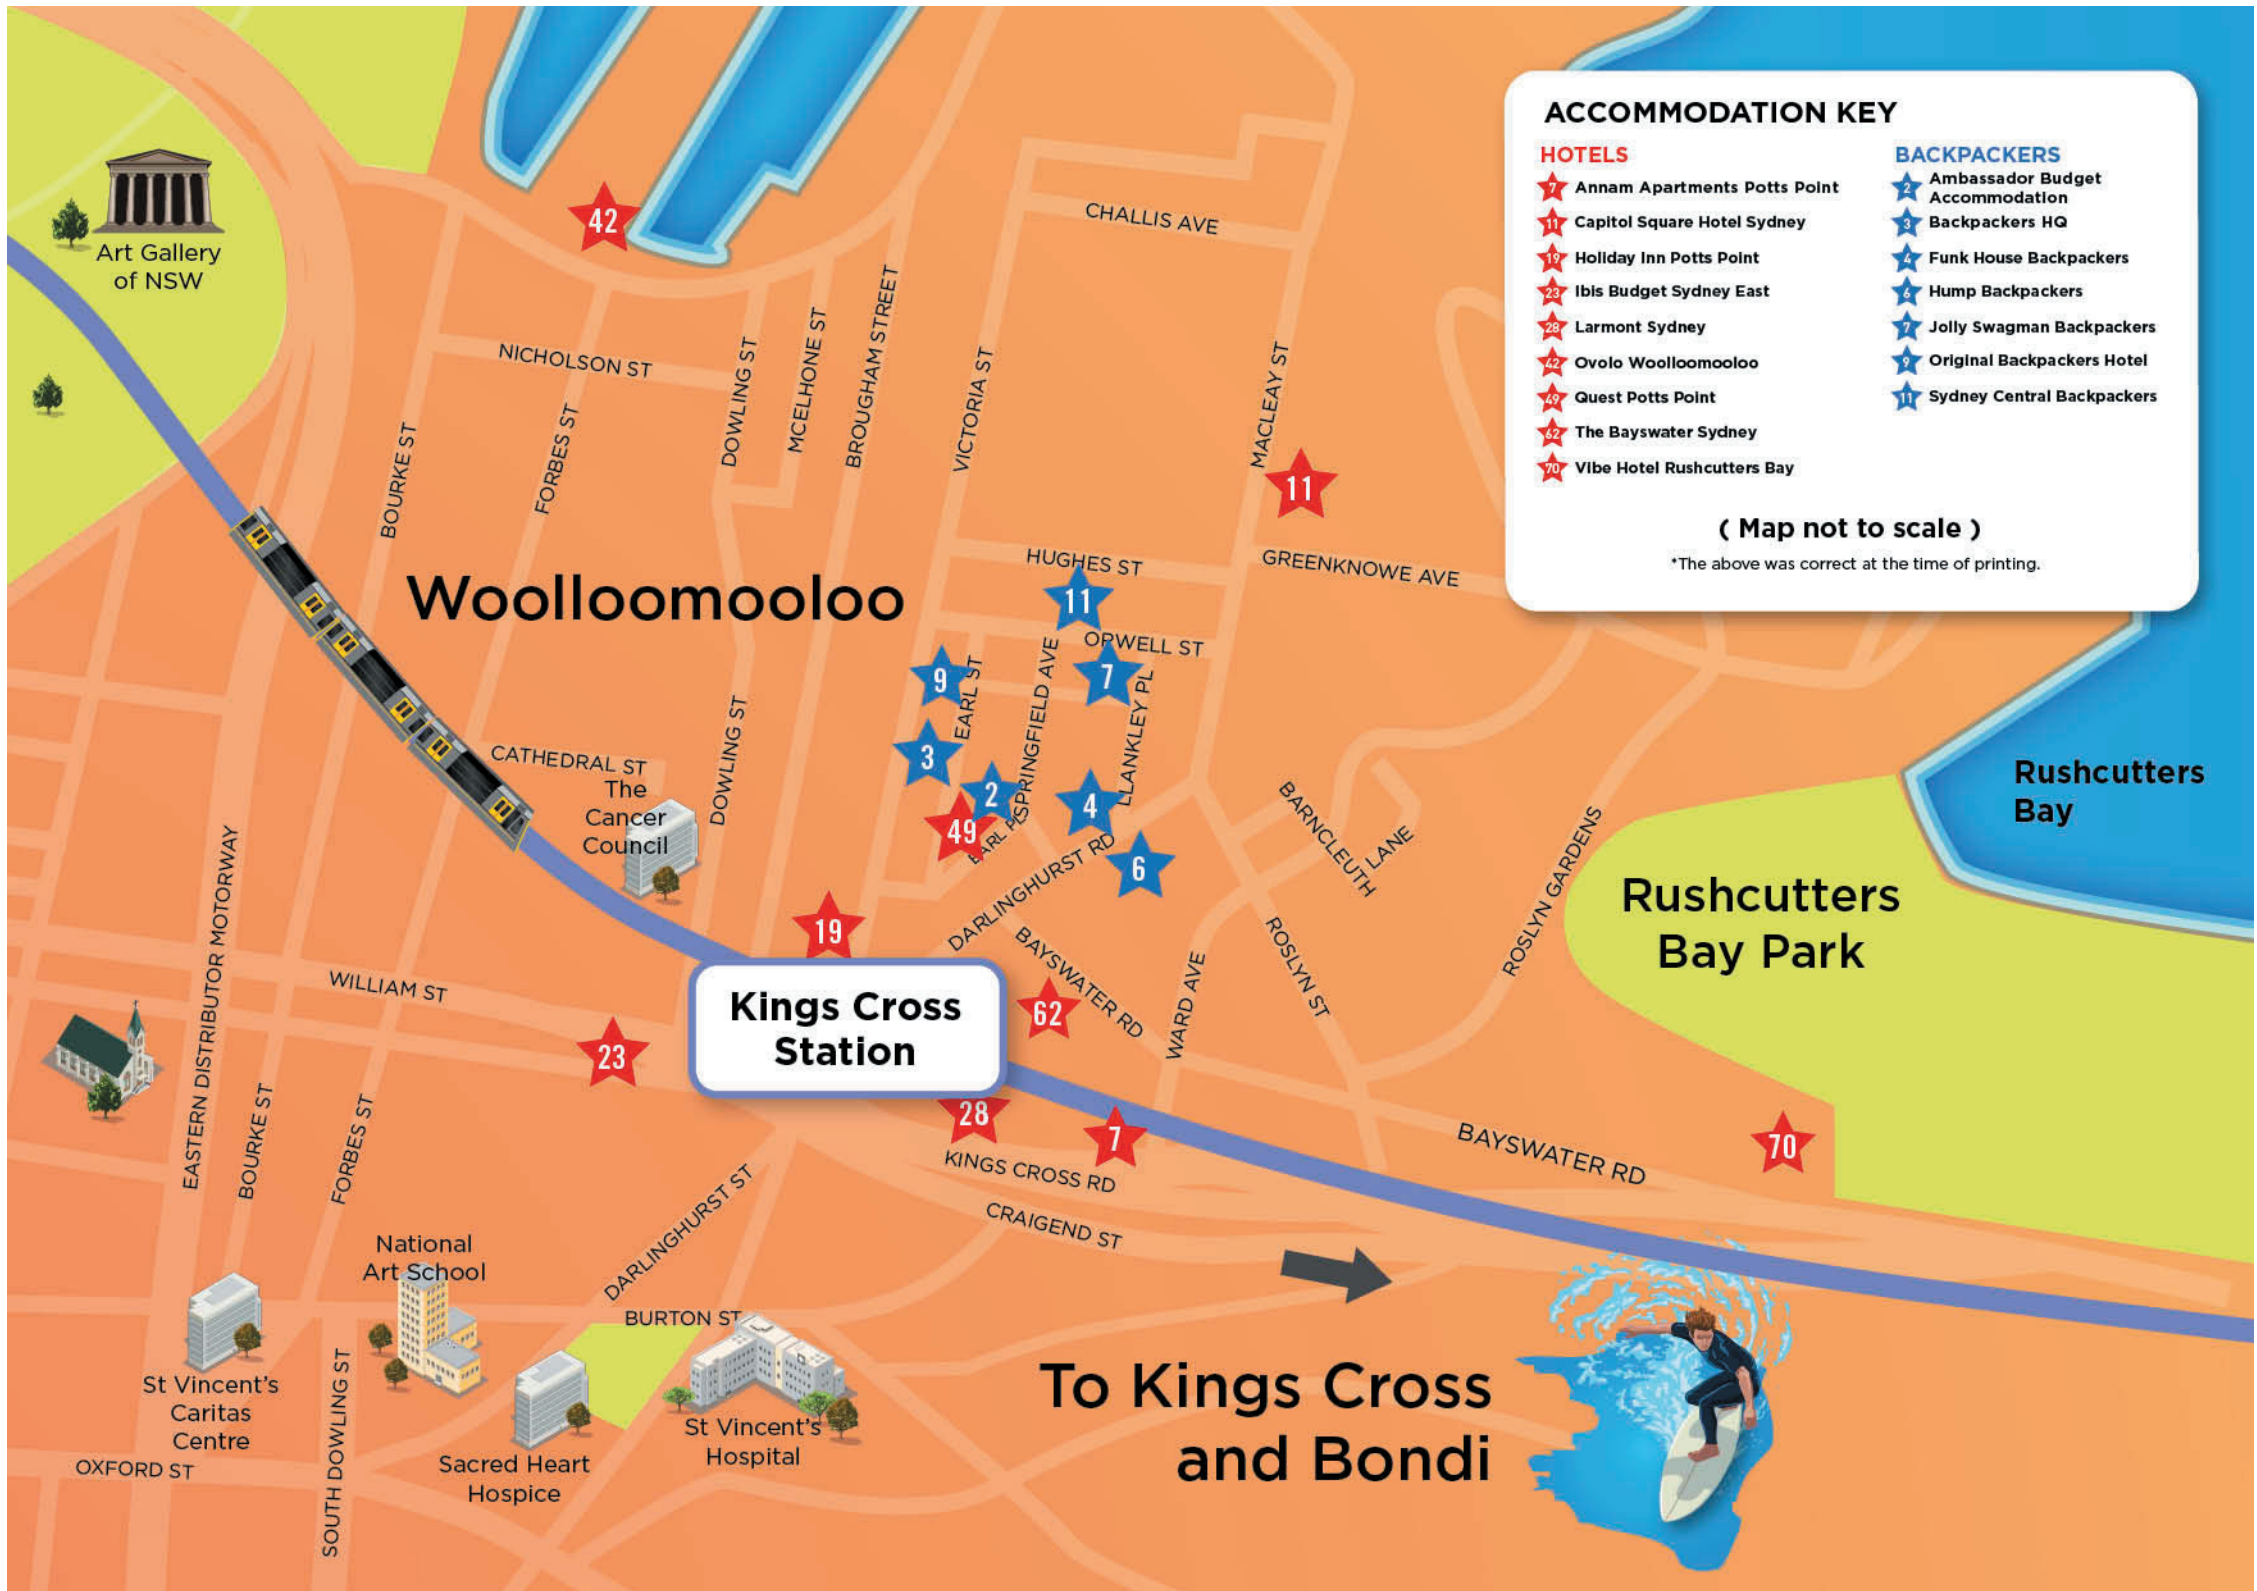

Catch AirportLink Sydney's Airport Train

airportlink.com.au

©Airport Link July 2021

Sydney Harbour Map

Platforms from City Stations to Airport

Station	Platform number
Central Station	23
Museum Station	2
St James Station	2
Circular Quay Station	2
Wynyard Station	6
Town Hall Station	6
Kings Cross Station (change at Central)	1

Kings Cross Station Precinct Map

AirportLink
Sydney's Airport Train

ACCOMMODATION KEY

HOTELS	BACKPACKERS
★ 7 Annam Apartments Potts Point	★ 2 Ambassador Budget Accommodation
★ 11 Capitol Square Hotel Sydney	★ 3 Backpackers HQ
★ 19 Holiday Inn Potts Point	★ 4 Funk House Backpackers
★ 23 Ibis Budget Sydney East	★ 6 Hump Backpackers
★ 28 Larmont Sydney	★ 7 Jolly Swagman Backpackers
★ 42 Ovolo Woolloomooloo	★ 9 Original Backpackers Hotel
★ 49 Quest Potts Point	★ 10 Sydney Central Backpackers
★ 62 The Bayswater Sydney	
★ 70 Vibe Hotel Rushcutters Bay	

(Map not to scale)

*The above was correct at the time of printing.

Kings Cross Station

To Kings Cross and Bondi