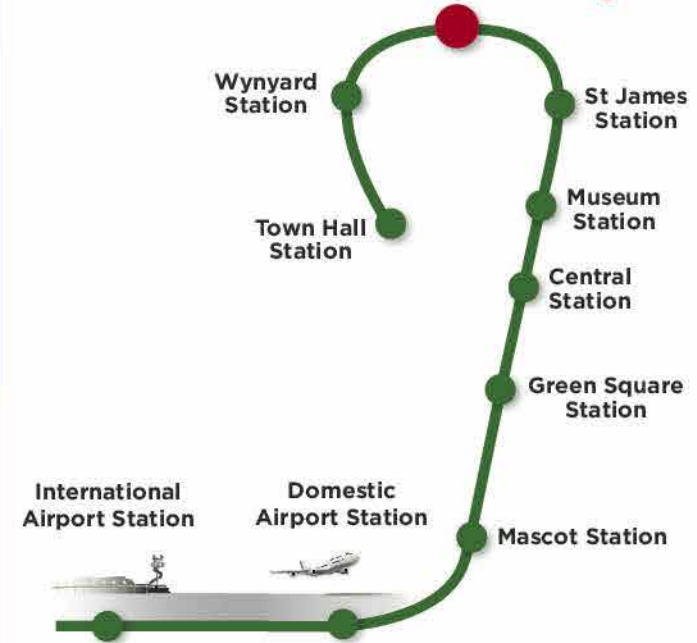

Catch AirportLink
**Sydney's
 Airport Train**

airportlink.com.au

©Airport Link July 2021

Sydney Harbour Map

Platforms from City Stations to Airport

Station	Platform number
Central Station	23
Museum Station	2
St James Station	2
Circular Quay Station	2
Wynyard Station	6
Town Hall Station	6
Kings Cross Station (change at Central)	1

**Circular Quay
 Station**

Precinct Map

Circular Quay

AirportLink
 Sydney's Airport Train