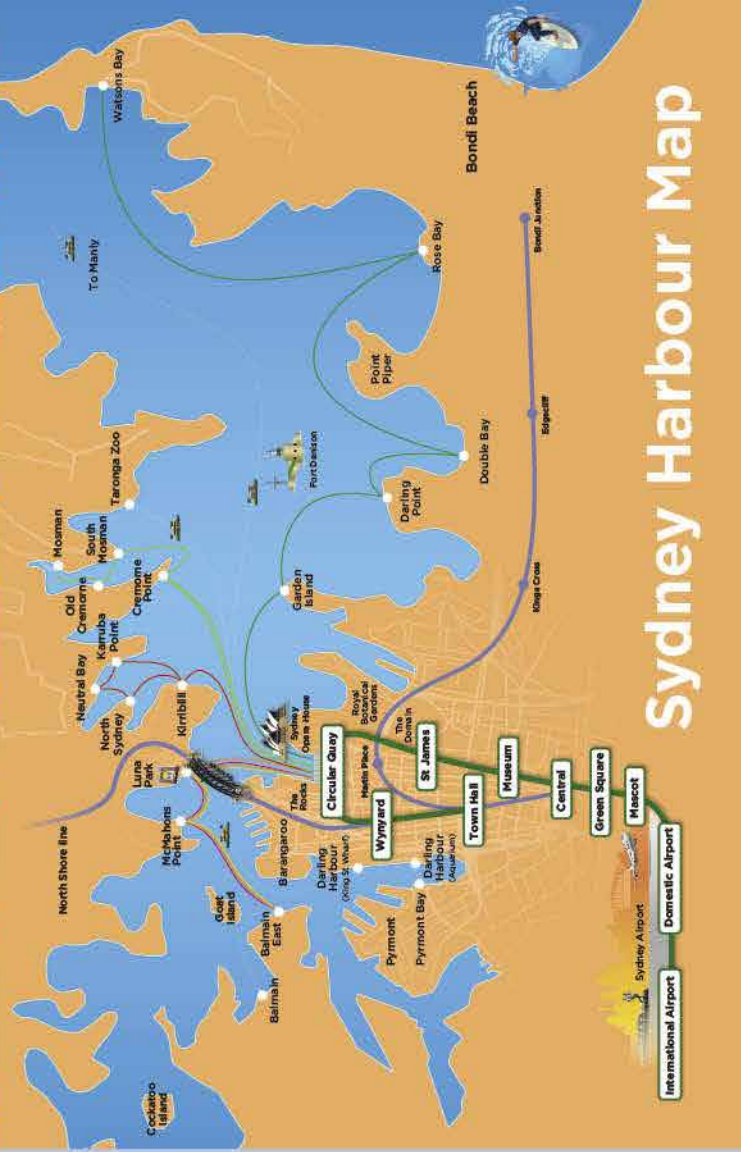

Catch AirportLink
**Sydney's
 Airport Train**

airportlink.com.au

©Airport Link July 2021

Sydney Harbour Map

Platforms from City Stations to Airport

Station	Platform number
Central Station	23
Museum Station	2
St James Station	2
Circular Quay Station	2
Wynyard Station	6
Town Hall Station	6
Kings Cross Station (change at Central)	1

**Circular Quay
 Station**

Precinct Map

Circular Quay

AirportLink
 Sydney's Airport Train